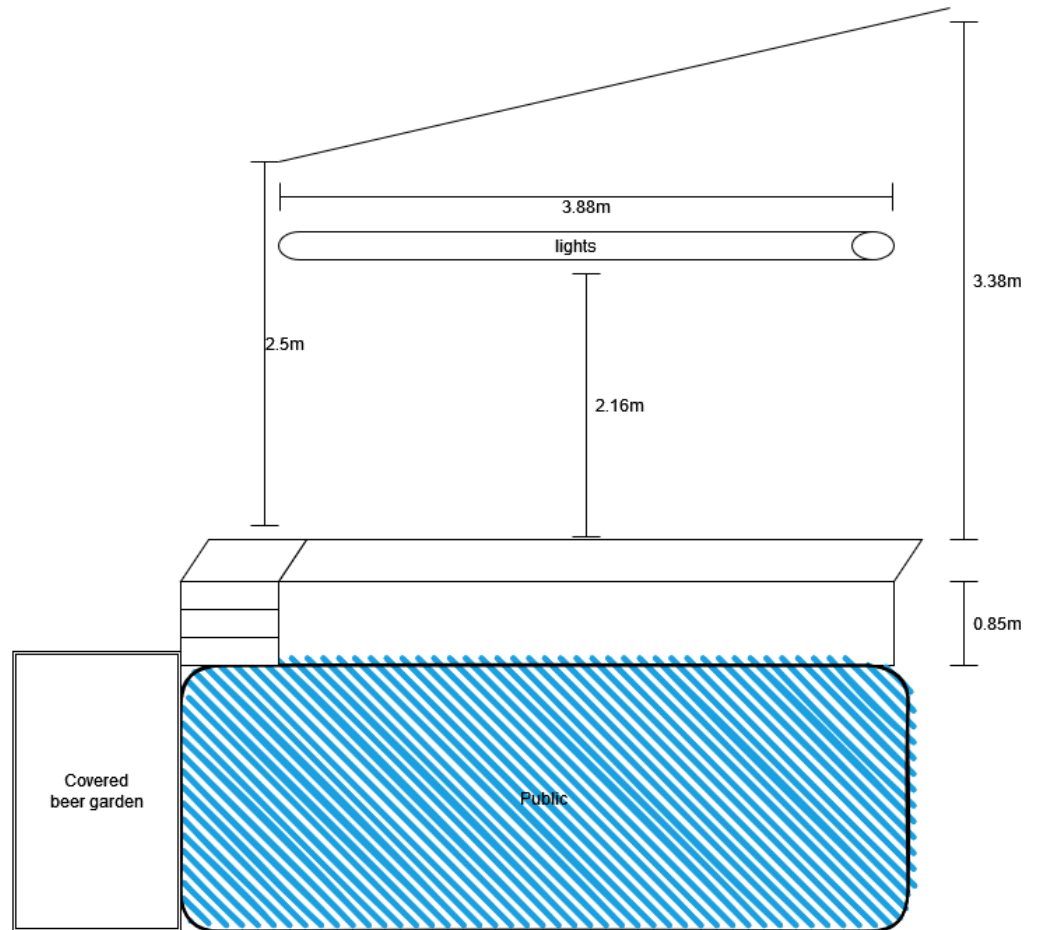

Backstage room upstairs. No other place to
store backline. Sharing backline at maximum is
preferred

Stage plan

Upside view

Front view

AK SHELTER

 Showtec Phantom 130 spot

 Showtec Sunstrip MKII

 ADJ 12P HEX IP

 Encore FR150z

 Look / Unique 2.1

 Ligne DMX fixe

 Ligne DMX+power mobile

 2.001 (2ch) →  2.003 (2ch)