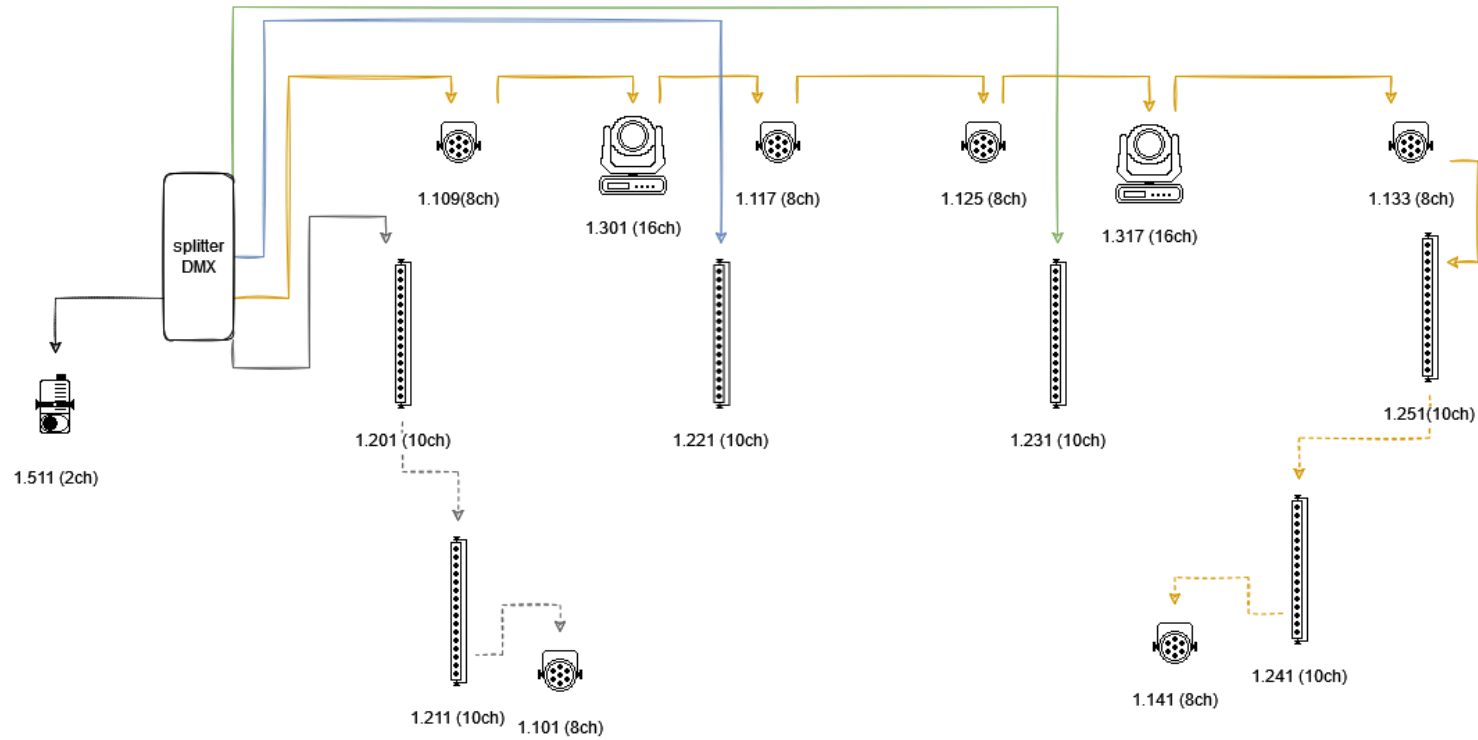

Backstage room upstairs. No other place to
store backline. Sharing backline at maximum is
preferred

Stage plan

Upside view

Front view

AK SHELTER

 Showtec Phantom 130 spot

 Showtec Sunstrip MKII

 ADJ 12P HEX IP

 Encore FR150z

 Look / Unique 2.1

 Ligne DMX fixe

 Ligne DMX+power mobile

 2.001 (2ch) →  2.003 (2ch)